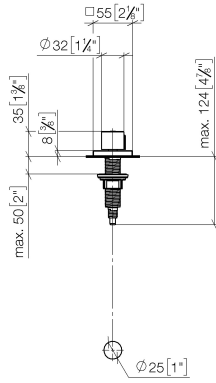

Strainer waste with control handle - Brushed Dark Platinum

LOT

10 711 970

- control for single basin
- including adapter for Bowden cable

Fits LOT

	Brushed Dark Platinum	10 711 970-99
	Chrome	10 711 970-00
	Brushed Platinum	10 711 970-06
	Platinum	10 711 970-08
	Durabronze (23kt Gold)	10 711 970-09
	Dark Chrome	10 711 970-19
	Brushed Durabronze (23kt Gold)	10 711 970-28
	Matte Black	10 711 970-33
	Brushed Champagne (22kt Gold)	10 711 970-46
	Champagne (22kt Gold)	10 711 970-47
	Brushed Chrome	10 711 970-93

10 711 970

mm [inches]

10 711 970

Parts for other finishes can be found here: [Chrome](#)

Spare parts list

No.	Item Number	Name	Quantity used	Delivery time
1	09 20 97 030-99	handle	1	30
2	90 12 12 002 00 90	fixing cap	1	2
3	09 27 87 007-99	rosette	1	30
4	90 14 10 043 00 90	seal	1	2
5	09 14 10 042 90	seal	1	2
6	09 29 06 087-99	spindle	1	-
Spare part can no longer be ordered, please order the replacement item				
7	04 30 01 029 00 90	adaptor	1	2
8	09 24 03 175 90	adaptor	1	2
9	09 11 10 073-07	connection	1	30
10	09 11 10 074-07	connection	1	30
11	09 11 10 079-07	connection	1	30
12	09 30 11 087 90	disc	1	2
13	09 23 30 024-07	nut	1	30